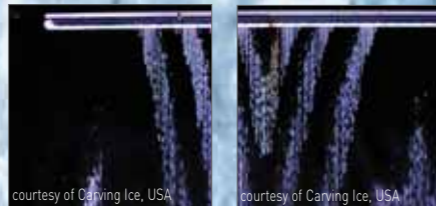

CREATIVITY ONLY LIMITED BY IMAGINATION

Aquasermo draws crowds and creates instant captive audiences wherever it is used - making it ideal for exhibitions, shopping malls, reception areas, conferences, and countless other entertainment and leisure uses. Easy to install and use, it is perfect for making instant impact and bringing branding to life in a truly unique way. Aquasermo can be customised to create stunning displays of light and water, with any image desired.

- » Combinations of lighting and water pigmentations
- » Create your own droplet pattern using bitmap software
- » Create special effects using interactive displays
- » Change your pattern at the flick of a switch
- » Draw on a library of existing patterns
- » Displays can be portable or permanent
- » Available as a standalone self-contained unit
- » Supplied as modules for incorporating into customised applications

aquasermo