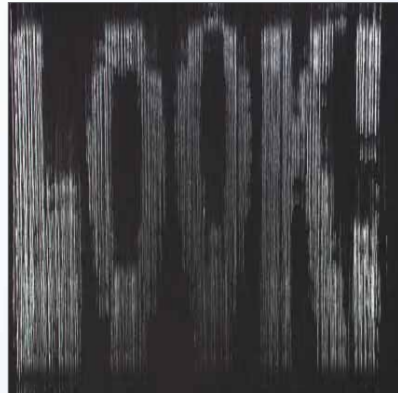

CREATIVITY ONLY LIMITED BY IMAGINATION

Aquasermo draws crowds and creates instant captive audiences wherever it is used - making it ideal for exhibitions, shopping malls, reception areas, conferences, and countless other entertainment and leisure uses. Easy to install and use, it is perfect for making instant impact and bringing branding to life in a truly unique way. Aquasermo can be customised to create stunning displays of light and water, with any image desired.

- » Combinations of lighting and water pigmentations
- » Create your own droplet pattern using bitmap software
- » Create special effects using interactive displays
- » Change your pattern at the flick of a switch
- » Draw on a library of existing patterns
- » Displays can be portable or permanent
- » Available as a standalone self-contained unit
- » Supplied as modules for incorporating into customised applications

aquasermo